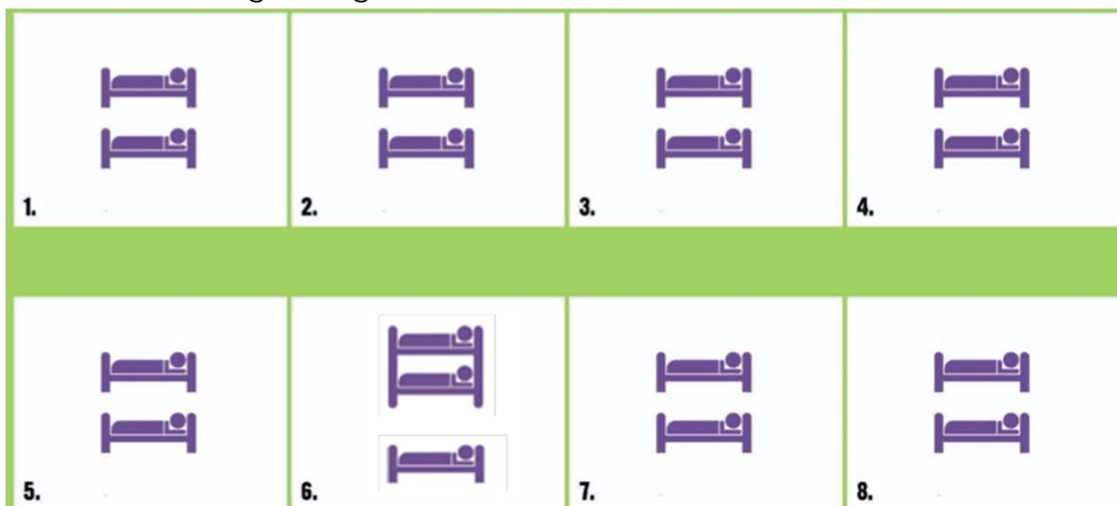

### HUT 2B:

- 2 rooms with 3 x bunk beds
- 1 room with 2 x bunk beds
- 1 room with 1 x bunk bed
- 1 room with 1 x single bed

## HUT 3

Hut 3 includes a sitting room and sleeps up to 38 campers in the following rooms:

- 2 open-ended rooms with 4 x bunk beds
- 1 room with 2 x single beds
- A large open room with 9 x bunk beds and 2 x single beds

## HUT 4

Hut 4 sleeps up to 17 campers and includes:

- 7 rooms containing 2 x single beds
- 1 room containing 1 x single bed and 1 x bunk bed