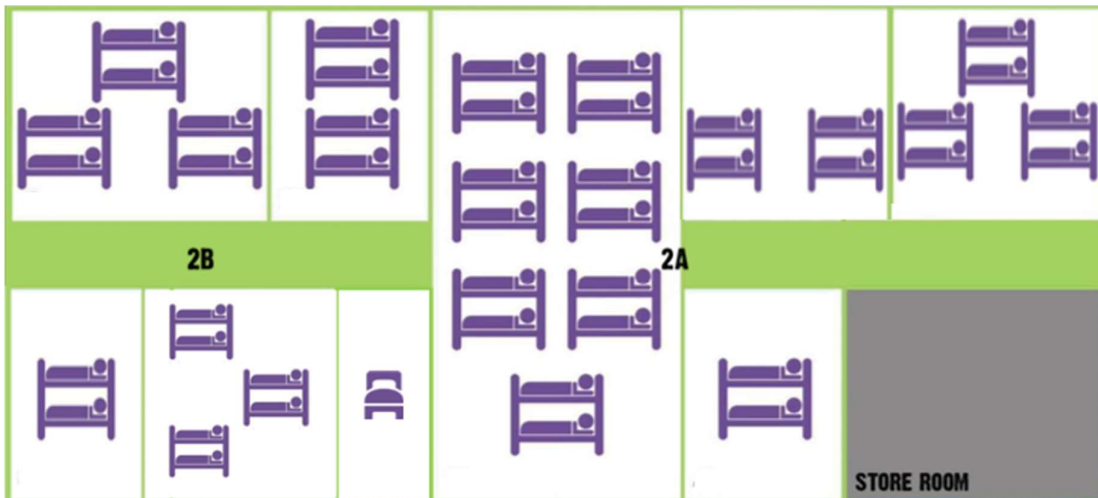

## HUT 1

Hut 1 has an open sitting room and sleeps 19-20 campers and includes:

- 1 room with a queen bed
- 9 rooms with 1 x bunk bed

## HUT 2

Hut 2 can be divided into 2 sections, 2A and 2B, sleeping up to 45 campers. Hut 2B cannot be used in isolation from Hut 2A.

### HUT 2A:

- 1 room with 7 x bunk beds
- 1 rooms with 3 x bunk beds
- 1 room with 2 x bunk beds
- 1 room with 1 x bunk beds

### HUT 2B:

- 2 rooms with 3 x bunk beds
- 1 room with 2 x bunk beds
- 1 room with 1 x bunk bed
- 1 room with 1 x single bed