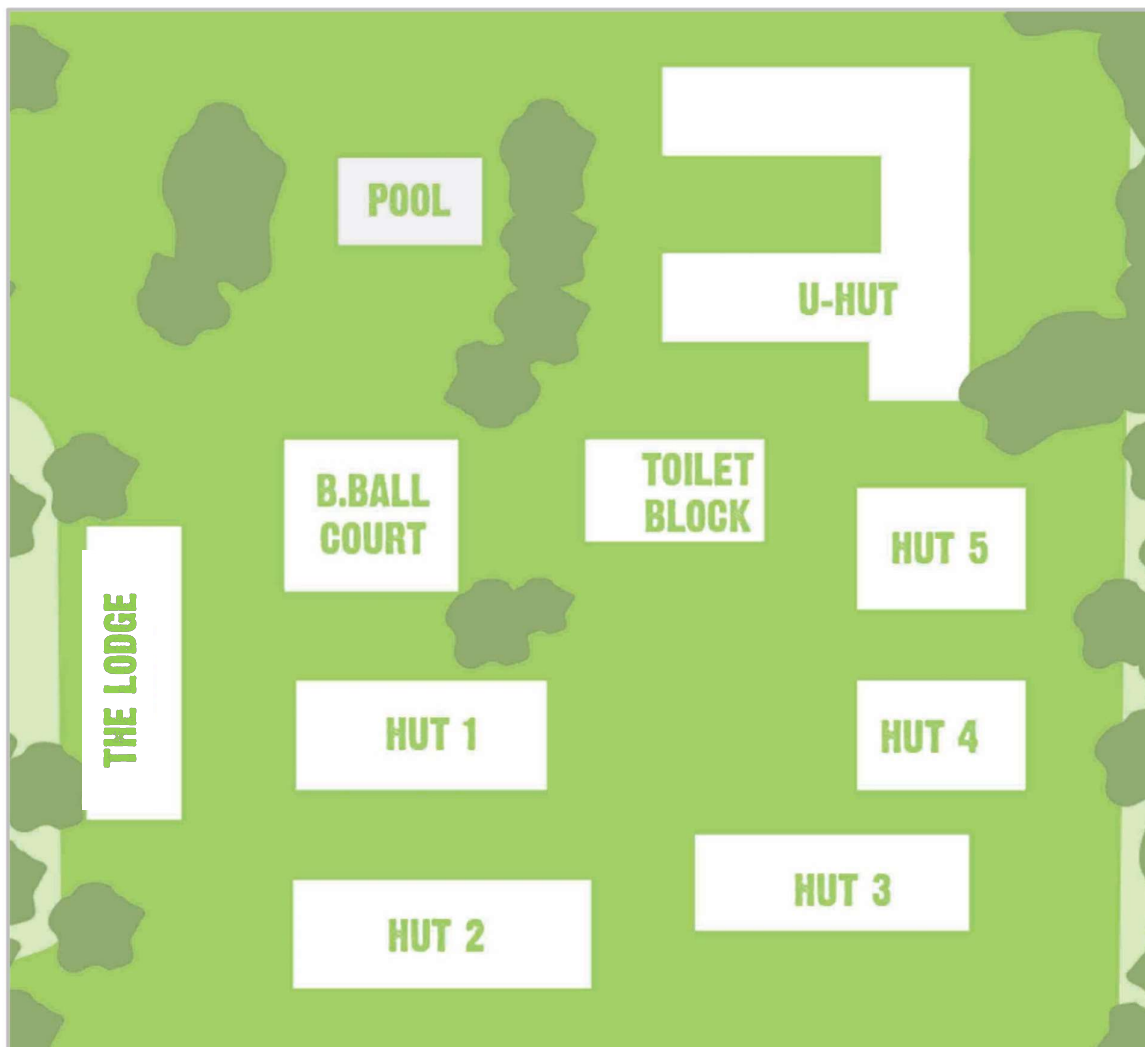

SLEEPING PLANNER

Huts are allocated by the Cahoots team prior to your camp. Please contact us if the allocation is not suitable. Additional hut can be hired for $280.00 per hut per night.

HUT DETAILS

HUT	MAX PERSONS	BED STYLE
Hut 1	19-20	1 x Queen Bed, 9 x Bunk Beds
Hut 2a	26	13 x Bunk Beds
Hut 2b	19	9 x Bunk Beds 1 x Single Bed
Hut 3	38	17 x Bunk Beds, 4 x Single Beds
Hut 4	17	15 x Single Beds 1 x Bunk Bed
Hut 5	21	5 x Bunk Beds, 11 Single Beds
The Lodge	3-6	3 x Double Beds, 3 x Ensuities

SITE MAP