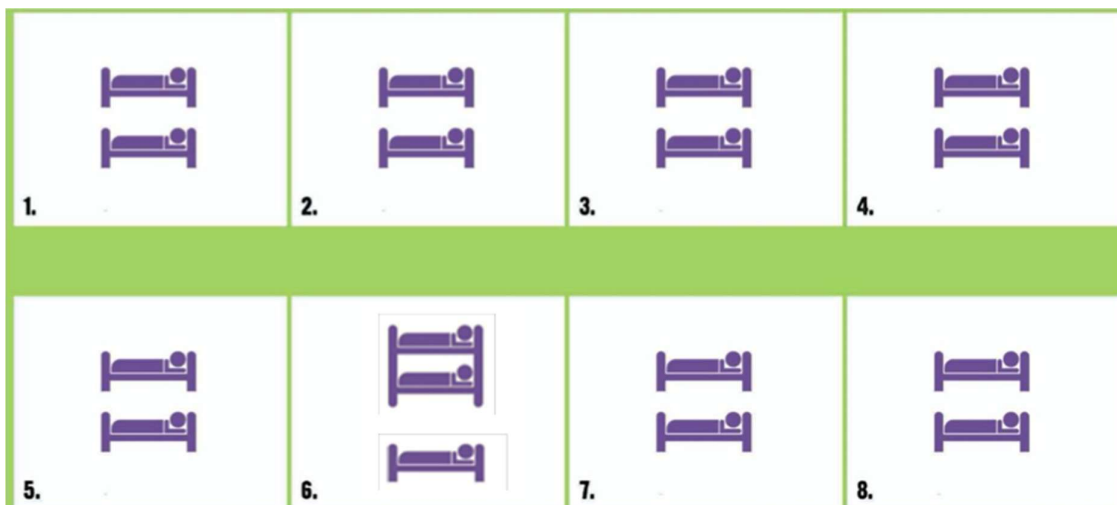

HUT 2A:

- 1 room with 7 x bunk beds
- 1 rooms with 3 x bunk beds
- 1 room with 2 x bunk beds
- 1 room with 1 x bunk beds

HUT 2B:

- 2 rooms with 3 x bunk beds
- 1 room with 2 x bunk beds
- 1 room with 1 x bunk bed
- 1 room with 1 x single bed

HUT 3

Hut 3 includes a sitting room and sleeps up to 38 campers in the following rooms:

- 2 open-ended rooms with 4 x bunk beds
- 1 room with 2 x single beds
- A large open room with 9 x bunk beds and 2 x single beds

HUT 4

Hut 4 sleeps up to 17 campers and includes:

- 7 rooms containing 2 x single beds
- 1 room containing 1 x single bed and 1 x bunk bed

HUT 5

Hut 5 sleeps up to 21 campers and includes:

- 2 rooms with 2 x bunk beds and 2 x single beds
- 3 rooms with 2 x single beds
- 1 room with 1 x single bed and 1 x bunk bed