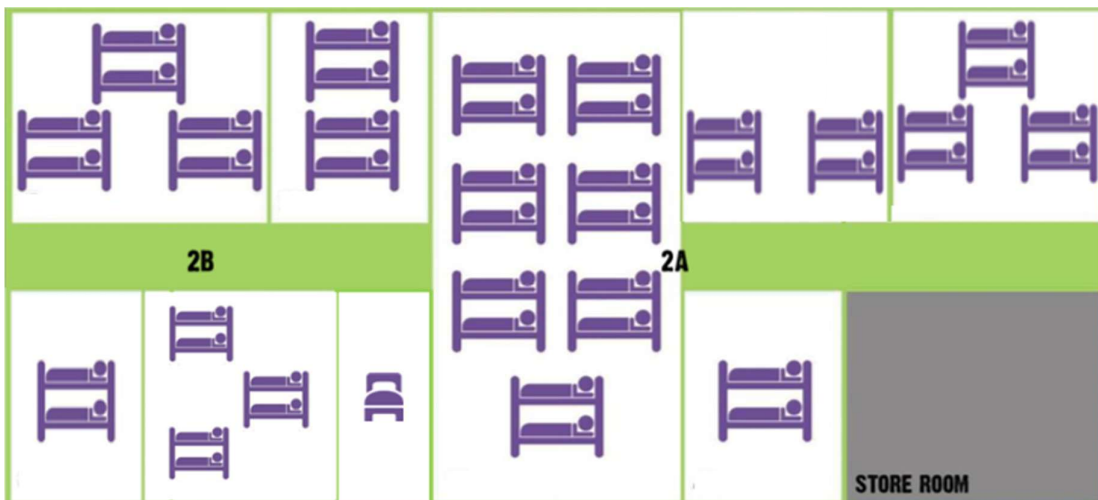

SITE MAP

HUT 1

Hut 1 has an open sitting room and sleeps 19-20 campers and includes:

- 1 room with a queen bed
- 9 rooms with 1 x bunk bed

HUT 2

Hut 2 can be divided into 2 sections, 2A and 2B, sleeping up to 45 campers. Hut 2B cannot be used in isolation from Hut 2A.

HUT 2A:

- 1 room with 7 x bunk beds
- 1 rooms with 3 x bunk beds
- 1 room with 2 x bunk beds
- 1 room with 1 x bunk beds

HUT 2B:

- 2 rooms with 3 x bunk beds
- 1 room with 2 x bunk beds
- 1 room with 1 x bunk bed
- 1 room with 1 x single bed

HUT 3

Hut 3 includes a sitting room and sleeps up to 38 campers in the following rooms:

- 2 open-ended rooms with 4 x bunk beds
- 1 room with 2 x single beds
- A large open room with 9 x bunk beds and 2 x single beds

HUT 4

Hut 4 sleeps up to 17 campers and includes:

- 7 rooms containing 2 x single beds
- 1 room containing 1 x single bed and 1 x bunk bed

HUT 5

Hut 5 sleeps up to 21 campers and includes:

- 2 rooms with 2 x bunk beds and 2 x single beds
- 3 rooms with 2 x single beds
- 1 room with 1 x single bed and 1 x bunk bed