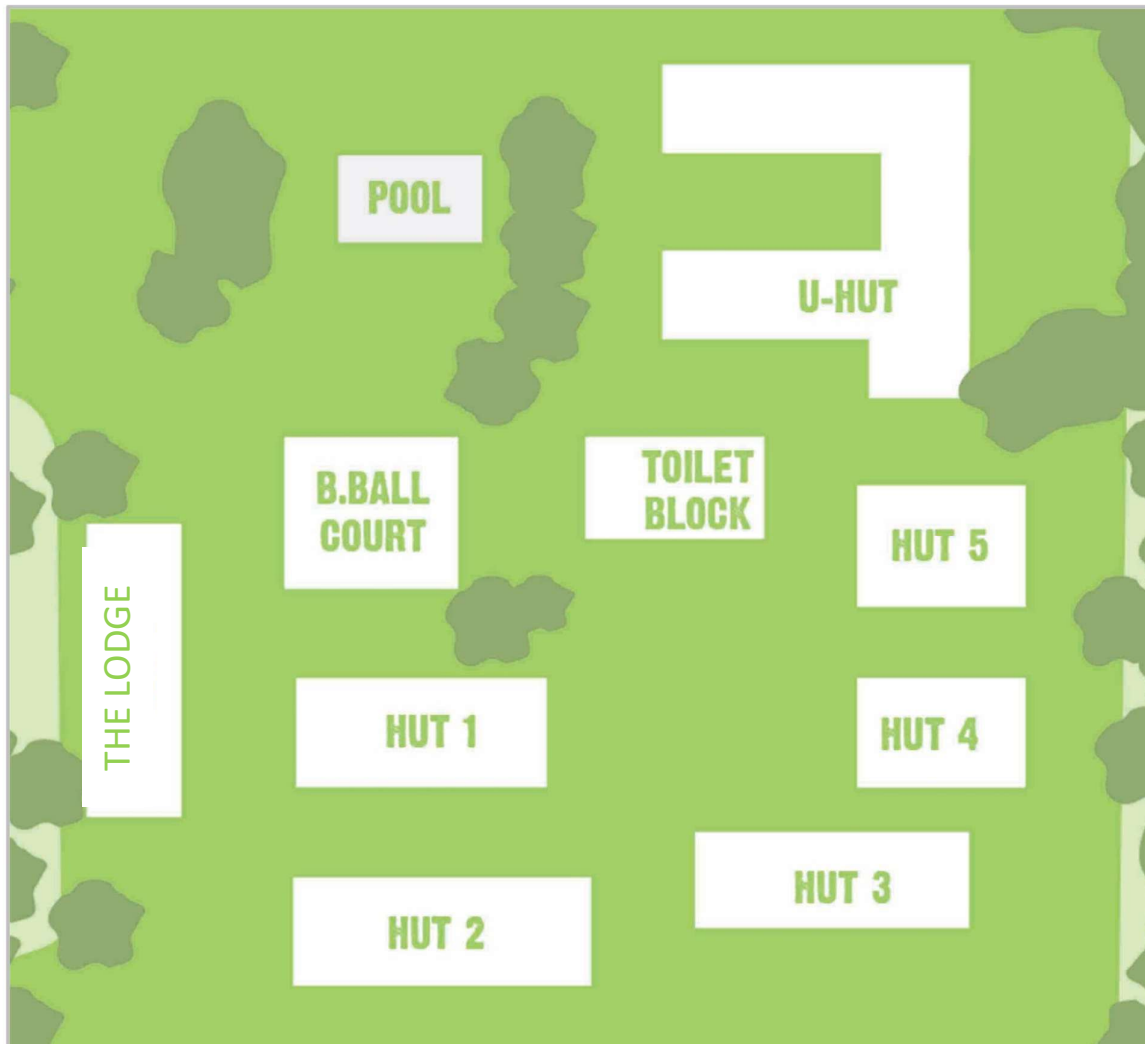

SLEEPING PLANNER

Huts are allocated by the Cahoots team prior to your camp. Please contact us if the allocation is not suitable. Additional hut/huts can be hired. Refer to the Camp Rates Brochure on our website for pricing.

HUT DETAILS

HUT	MAX PERSONS	BED STYLE
Hut 1	19-20	1 x Queen Bed, 9 x Bunk Beds
Hut 2a	26	13 x Bunk Beds
Hut 2b	19	9 x Bunk Beds 1 x Single Bed
Hut 3	38	17 x Bunk Beds, 4 x Single Beds
Hut 4	17	15 x Single Beds 1 x Bunk Bed
Hut 5	21	5 x Bunk Beds, 11 Single Beds
The Lodge	3-6	3 x Double Beds, 3 x Ensuities

SITE MAP

HUT 1

Hut 1 has an open sitting room and sleeps 19-20 campers and includes:

- 1 room with a queen bed
- 9 rooms with 1 x bunk bed

HUT 2

Hut 2 can be divided into 2 sections, 2A and 2B, sleeping up to 45 campers. Hut 2B cannot be used in isolation from Hut 2A.

HUT 4

Hut 4 sleeps up to 17 campers and includes:

- 7 rooms containing 2 x single beds
- 1 room containing 1 x single bed and 1 x bunk bed

HUT 5

Hut 5 sleeps up to 21 campers and includes:

- 2 rooms with 2 x bunk beds and 2 x single beds
- 3 rooms with 2 x single beds
- 1 room with 1 x single bed and 1 x bunk bed